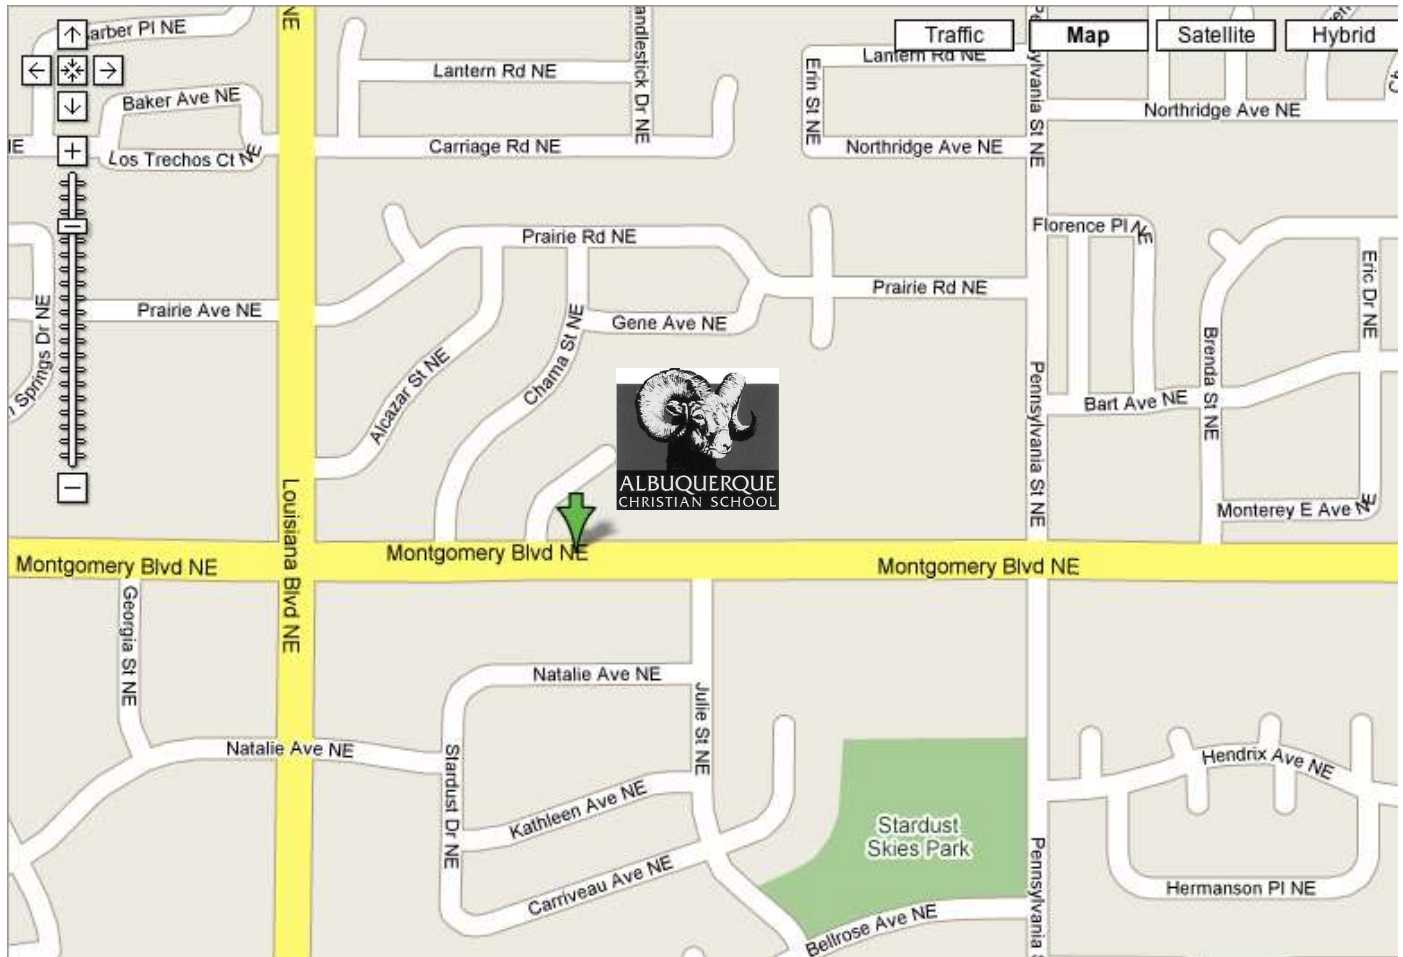

Cub Scout Pack 137

Meets at Albuquerque Christian School
(Behind the Montgomery Church of Christ)
7201 Montgomery NE, Albuquerque, NM 87109

From Montgomery & Louisiana, go two blocks east and
turn North on Mesilla.

Follow the street around to the north
side of the building.

Enter through the glass doors.

Please contact our Cubmaster or the Den Leaders before visiting
to make sure that we are meeting.

www.pack137abq.com