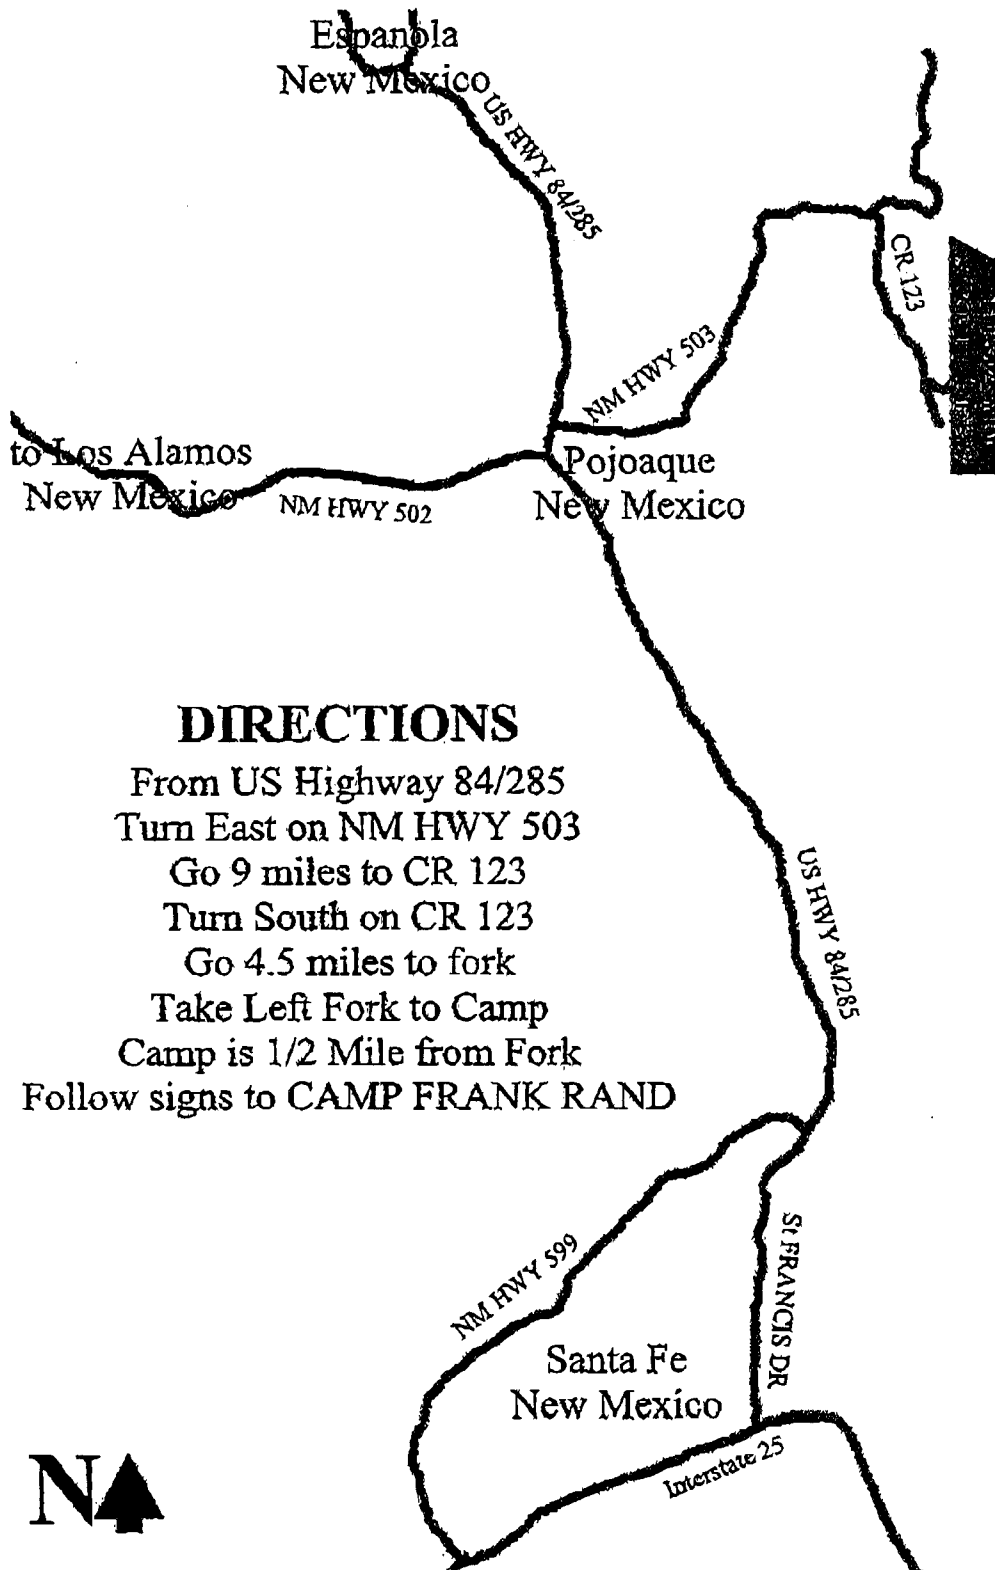

Camp Frank Rand
Chimayo Scout Reservation

Great Southwest Council
Boy Scouts of America

Map to Camp

DIRECTIONS

From US Highway 84/285
 Turn East on NM HWY 503
 Go 9 miles to CR 123
 Turn South on CR 123
 Go 4.5 miles to fork
 Take Left Fork to Camp
 Camp is 1/2 Mile from Fork
 Follow signs to CAMP FRANK RAND

CAMP RAND
 Chimayo Scout Reservation
 Great Southwest Council
 Boy Scouts of America